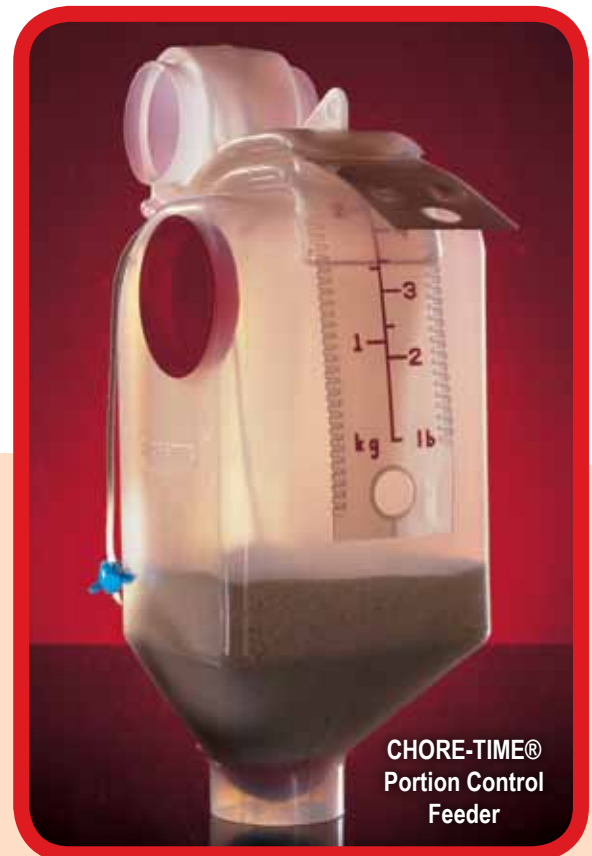

Gestation & Farrowing Feeder

CHORE-TIME®

The CHORE-TIME® Gestation and Farrowing Portion Control Feeder provides a proven and efficient way to eliminate overfeeding of sows, feed waste and stale feed. With this feeder, producers can individually and accurately feed sows a pre-determined amount of feed multiple times per day while still automating the transport of feed to each pen. Using this CHORE-TIME feeder to provide smaller portions of feed more frequently also helps to enhance milk production. The feeder can be used with many of the CHORE-TIME Feed Delivery Systems.

Product Features and Advantages

- Easy-to-read feed level adjustment allows feeding individual amounts from 3/4 to 10 pounds (0.3 to 4.5 kg).
- Enable multiple feedings per sow per day by automating drop feeders with one of the proven CHORE-TIME® Winch Systems.
- Translucent feeder provides quick visual check of its contents.
- Eliminates the feed waste and labor of hand- or self-feeding systems and feed carts.
- Self-closing teardrop-shaped ball valve aids smooth feed flow and gives positive shut-off to help to prevent feed leakage.
- System can be set up to activate all feeders at the same time by using optional manual lever or automatic time clock and winching system.
- Feeders are durable, corrosion-free, one-piece units molded from plastic with ultraviolet inhibitors for longer life.
- System is totally enclosed to help keep feed fresh and protect it from contamination.
- Durable CHORE-TIME Feed Distribution Systems provide the latest innovative adaptations of the popular CHORE-TIME Coreless Auger Conveying Systems to serve buildings of nearly any length and arrangement of animals.