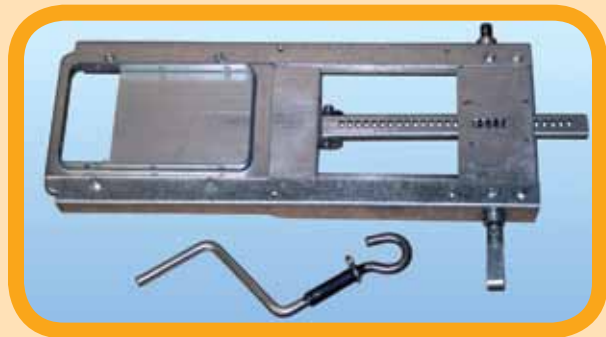

Feed Bin Boot Slide Actuators for Pigs

The innovative CHORE-TIME® automatic and manual feed bin boot slide actuators allow pig producers to easily operate their bin's boot shut-off slide. Both versions can be used on straight-out or 30-degree (incline angle) boots and feature a reliable design that provides simple, trouble-free operation.

Automatic Boot Slide Actuator System

The CHORE-TIME® Automatic Boot Slide Actuator System is designed to aid producers in managing feed storage on either a single straight-through or twin straight-through tandem feed bin system so that pigs do not miss a feeding.

Manual Boot Slide Actuator

The Manual Boot Slide Actuator from Chore-Time helps producers to easily open and close the feed bin boot slide without having to physically crawl under, around, or through the feed bin's leg and hopper support bracing system.

- Telescoping handle extends from 5 to 8 ft. (1.5 to 2.5 m) to allow actuator to be operated from outside the feed bin's leg and brace area.
- Easy-to-operate rack and pinion design quickly opens or closes boot slides in only 2-1/8 turns.
- Opener can be installed for either right- or left-hand operation.
- Single and twin-boot versions available.